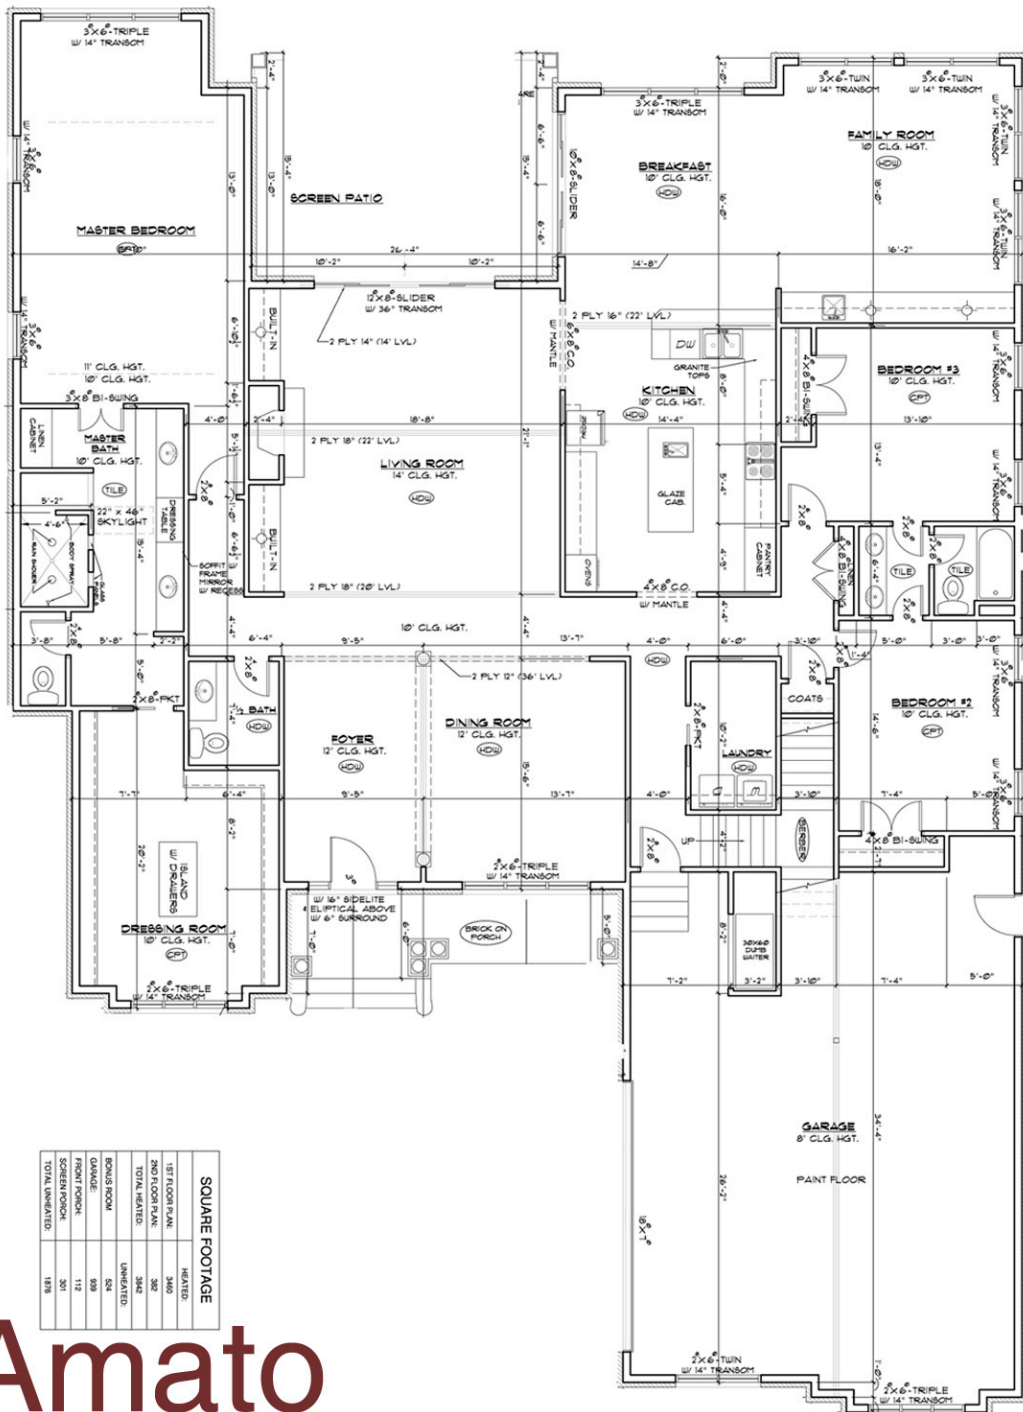

FRONT ELEVATION

| SQUARE FOOTAGE | |
|----------------|---------------|
| 1ST FLOOR PLAN | HEATED: 3460 |
| 2ND FLOOR PLAN | UNHEATED: 382 |
| TOTAL HEATED | 3842 |
| SCREEN PATIO | UNHEATED: 524 |
| SCREEN PORCH | UNHEATED: 599 |
| SCREEN PORCH | UNHEATED: 112 |
| SCREEN PORCH | UNHEATED: 301 |
| TOTAL UNHEATED | 1036 |